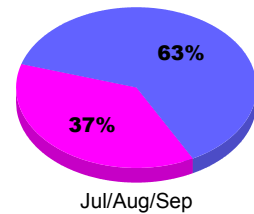

Membership Results
2010-2011

Membership
2009-2010

Month	Net Memb Goal	Actual New Memb	Actual Dropped Memb	Gain/Loss of Memb	Gain/Loss of Memb
Jul/Aug/Sep	36	79	-105	-26	-36
Totals	36	79	-105	-26	-36

Membership Results 2010-2011

Goal, New, Dropped, Gain/Loss

Comparison of Membership Gain/Loss

Current Year Compared to the Previous Year

Gender Comparison 2010-2011

■ Male ■ Female